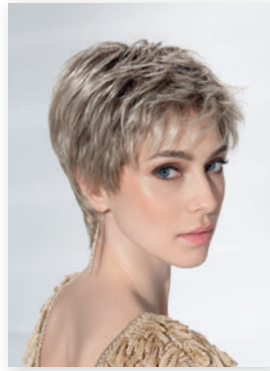

select soft

★★★★★☆☆ 14-15

espresso mix, **coffeebrown mix**, chocolate mix, **cinnamonbrown rooted**, mocca mix, **lightbernstein rooted**, darksand mix, sand mix, lighthoney mix, champagne rooted, **lightchampagne rooted**, salt/pepper mix, pearl mix, silver mix

spa soft

★★★★★☆☆ 12-13

darkchocolate rooted, nougat rooted, chocolate rooted, mocca rooted, bernstein rooted, sandmulti rooted, **sandyblonde rooted**, pearlblonde rooted, champagne rooted, salt/pepper mix, snow mix, silver mix